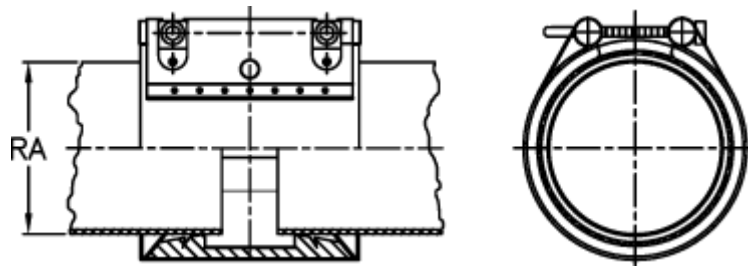

Article number: 025748100182

Description: Norma Connect pipe coupling
GRIP E W2 Ø=182,0 EPDM, 10 bar

Measures

Note = Kontakt os for yderligere informationer.

RA = 182